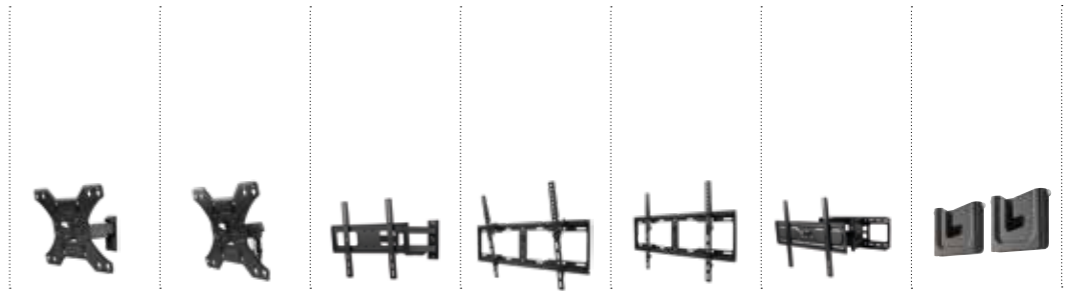

COMPATIBILITY	SOLID SERIES						
Model number	WM 4441	WM 4451	WM 4452	WM 4611	WM 4621	WM 4661	WM 4811
Flat	-	-	-	■	-	-	■
Tilt	■	■	■	-	■	■	-
Turn	90	180	180	-	-	120	-

FEATURES	SOLID SERIES						
VESA compatible	■	■	■	■	■	■	■
Universal Adjustable	-	-	■	■	■	■	■
Cable Management	■	■	-	-	-	-	-
Auto lock & Easy release	-	-	-	-	-	-	-
Smart leveling system	-	-	-	-	-	-	-
Soft touch rubber	-	-	-	-	-	-	-
Advanced one-way tilt	-	-	-	-	-	-	-
Zero position tilt lock	-	-	-	-	-	-	-
Adjustable tilt lock	-	-	-	-	-	-	-
Ideal for corners	-	■	■	-	-	■	-
Can be secured by screw.	■	■	■	■	■	■	-
Leveler	■	■	■	■	■	■	-
Fischer plugs	-	-	■	■	■	■	-
Wall Mount drilling template	■	■	■	■	■	■	■
Instruction video	■	■	■	■	■	■	■
One For All Smartphone App	■	■	■	■	■	■	■
Warranty Period	10 years	10 years	10 years	10 years	10 years	10 years	10 years

Performance	SOLID SERIES							
Min size (inch)	13	13	32	32	32	32	13	
Min size (cm)	33	33	81	81	81	81	33	
Max size (inch)	60	60	65	84	84	84	90	
Max size (cm)	152	152	165	213	213	213	229	
VESA sizes	75x75, 100x100, 200x100, 200x200, 300x200, 300x300, 400x300, 400x400, 400x200	75x75, 100x100, 200x100, 200x200, 300x200, 300x300, 400x300, 400x400, 400x200	200x100, 200x200, 300x200, 300x300, 400x300, 400x400, 400x200	200x200, 300x200, 300x300, 400x300, 400x400, 400x200	200x200, 300x200, 300x300, 400x300, 400x400, 400x200	200x200, 300x200, 300x300, 400x300, 400x400, 400x200	200x200, 300x200, 300x300, 400x300, 400x400, 400x200	75x75, 100x100, 200x100, 200x200, 300x200, 300x300, 400x300, 400x400, 600x400, 600x600
Max weight (kg)	50	50	50	100	100	60	100	
Max mounting H (mm)	400	400	400	400	400	400	1000	
Max mounting W (mm)	400	400	400	600	600	600	1000	
Wall distance D min (mm)	60	60	60	25	25	64	17	
Wall distance D max (mm)	238	365	473	-	-	510	-	
Tilt (°)	0-15	0-15	0-15	-	-	0-30	-	
Turn (°)	90	180	180	-	-	120	-	

Accessories Included	SOLID SERIES						
Wall Plugs & Screws	■	■	■	■	■	■	■
Screw Types	M4, M5, M6, M8	M4, M5, M6, M8	M5, M6, M8	M5, M6, M8	M5, M6, M8	M5, M6, M8	M4, M5, M6, M8
Spacers	■	■	■	■	■	■	■
Allan Key	■	■	■	-	-	■	-
Cable Clip	■	■	-	-	-	-	-

LOGISTICS	SOLID SERIES						
Product	WM 4441	WM 4451	WM 4452	WM 4611	WM 4621	WM 4661	WM 4811
Dimensions Product (LxWxH / cm)	44x5.5x43.4	44x5.5x43.4	48x60x43	67.9x2.5x43.5	67.9x2.5x43.5	66x51x43	6.5x1.2x8.1
Product Weight Net WEEE (kg)	3.16	3.625	5.36	1.32	1.4	7.4	0.877
Packed Product Weight Gross (kg)	3.95	4.425	5.74	2.01	2.8	8.0	1.06
Dimensions Packaging (LxWxH / cm)	47.1x7x29.8	47.1x7x29.8	52x6.5x22	69.5x5x25	69.5x5x25	71.5x26.5x16.5	27.5x3.5x17.3
EAN Packaging	8716184064494	8716184064517	8716184071119	8716184064531	8716184064555	8716184064579	8716184067105
Master	3	3	3	6	6	2	9
Quantity Master	3	3	3	6	6	2	9
Dimensions Master (LxWxH / cm)	48.3x31.2x24.5	48.2x31.5x24.5	54x23.5x21.5	71.5x33x26.5	71.5x33x26.5	71.5x26.5x16	37x30x20
Master Weight Gross (kg)	12.38	13.84	17.74	12.8	13.3	16.5	10.4
EAN Master	8716184064500	8716184064524	8716184071126	8716184064548	8716184064562	8716184064586	8716184067112