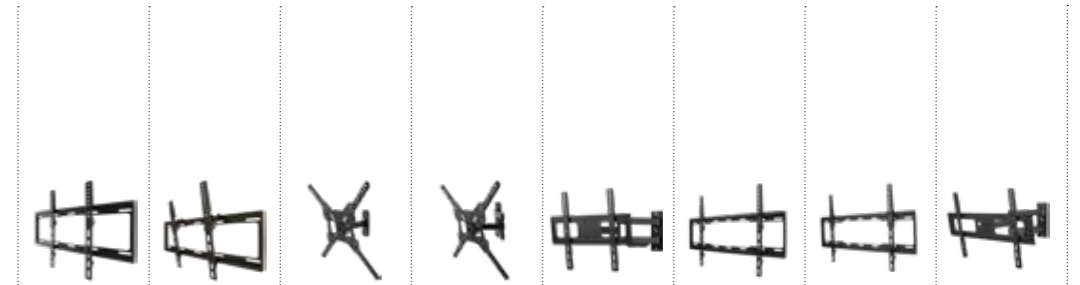

COMPATIBILITY	SMART SERIES							
Model number	WM 2411	WM 2421	WM 2441	WM 2451	WM 2453	WM 2611	WM 2621	WM2651
Flat	■	-	-	-	-	■	-	-
Tilt	-	■	■	■	■	-	■	■
Turn	-	-	90	180	180	-	-	180

FEATURES	SMART SERIES							
VESA compatible	■	■	■	■	■	■	■	■
Universal Adjustable	■	■	-	-	■	■	■	■
Cable Management	-	-	-	-	■	-	-	■
Auto lock & Easy release	-	-	-	-	-	-	-	-
Smart leveling system	-	-	-	-	-	-	-	-
Soft touch rubber	-	-	-	-	-	-	-	-
Advanced one-way tilt	-	-	-	-	-	-	-	-
Zero position tilt lock	-	-	-	-	-	-	-	-
Adjustable tilt lock	-	-	-	-	-	-	-	-
Ideal for corners	-	-	-	■	■	-	-	■
Can be secured by screw.	■	■	■	■	■	■	■	■
Leveler	■	■	-	-	■	■	■	-
Fischer plugs	-	-	-	-	■	-	-	■
Wall Mount drilling template	■	■	■	■	■	■	■	■
Instruction video	-	-	-	-	■	-	-	-
One For All Smartphone App	■	■	■	■	■	■	■	■
Warranty Period (months)	10 years	10 years	10 years	10 years	10 years	10 years	10 years	10 years

Performance	SMART SERIES							
Min size (inch)	32	32	13	13	32	32	32	32
Min size (cm)	81	81	33	33	81	81	81	81
Max size (inch)	65	65	65	65	65	84	84	84
Max size (cm)	165	165	165	165	165	213	213	213
VESA sizes	200x200, 300x200, 300x300, 400x300, 400x400, Universally Adjustable, 400x200	200x200, 300x200, 300x300, 400x300, 400x400, Universally Adjustable, 400x200	75x75, 100x100, 200x100, 200x200, 300x200, 300x300, 400x300, 400x400, 400x200	75x75, 100x100, 200x100, 200x200, 300x200, 300x300, 400x300, 400x400, 400x200	200x100, 200x200, 300x200, 300x300, 400x300, 400x400, Universally Adjustable, 400x200	200x200, 300x200, 300x300, 400x300, 400x400, 600x400, Universally Adjustable, 400x200	200x200, 300x200, 300x300, 400x300, 400x400, 600x400, Universally Adjustable, 400x200	200x200, 300x200, 300x300, 400x300, 400x400, 600x400, Universally Adjustable, 400x200
Max weight (kg)	100	80	30	30	50	100	80	50
Max mounting H (mm)	400	400	400	400	400	400	400	400
Max mounting W (mm)	400	400	400	400	400	600	600	600
Wall distance D min (mm)	25	25	49	49	60	25	25	60
Wall distance D max (mm)	-	-	184	393	473	-	-	473
Tilt (°)	-	0-15	0-15	0-15	15	-	0-15	0-20
Turn (°)	-	-	90	180	180	-	-	180

Accessories Included	SMART SERIES							
Wall Plugs & Screws	■	■	■	■	■	■	■	■
Screw Types	M4, M5, M6, M8	M4, M5, M6, M8	M4, M5, M6, M8	M4, M5, M6, M8	M5, M6, M8	M6, M8	M5, M6, M8	M5, M6, M8
Spacers	■	■	■	■	■	■	■	■
Allan Key	-	-	-	-	-	-	-	-
Cable Clip	-	-	-	-	-	-	-	-