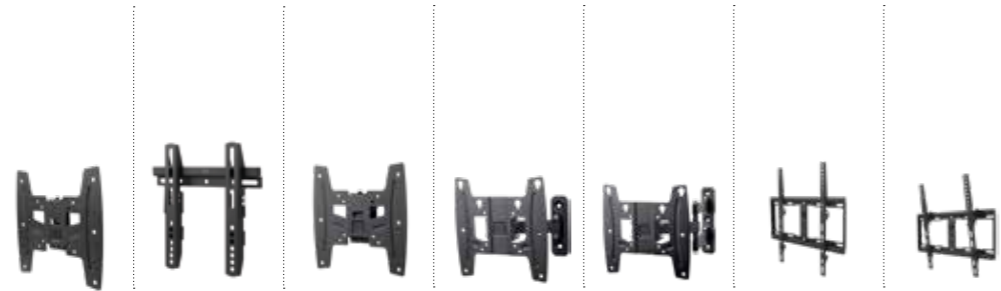

COMPATIBILITY	SOLID SERIES						
Model number	WM4211	WM4212	WM4221	WM4241	WM4251	WM4411	WM4421
Flat	■	■	-	-	-	■	-
Tilt	-	-	■	■	■	-	■
Turn	-	-	-	90	180	-	-

FEATURES	SOLID SERIES						
VESA compatible	■	■	■	■	■	■	■
Universal Adjustable	-	■	-	-	-	■	■
Cable Management	-	-	-	■	■	-	-
Auto lock & Easy release	-	-	-	-	-	-	-
Smart leveling system	-	-	-	-	-	-	-
Soft touch rubber	-	-	-	-	-	-	-
Advanced one-way tilt	-	-	-	-	-	-	-
Zero position tilt lock	-	-	-	-	-	-	-
Adjustable tilt lock	-	-	-	-	-	-	-
Ideal for corners	-	-	-	-	■	-	-
Can be secured by screw.	■	-	■	■	■	■	■
Leveler	■	■	■	■	■	■	■
Fischer plugs	-	■	-	-	■	■	■
Wall Mount drilling template	■	■	■	■	■	■	■
Instruction video	■	■	■	■	■	■	■
One For All Smartphone App	■	■	■	■	■	■	■
Warranty Period	10 years	10 years	10 years	10 years	10 years	10 years	10 years

Performance	SOLID SERIES						
Min size (inch)	19	13	19	19	19	32	32
Min size (cm)	42	33	42	42	42	81	81
Max size (inch)	42	43	42	42	42	60	60
Max size (cm)	107	109	107	107	107	152	152
VESA sizes	75x75, 100x100, 200x100, 200x200	75x75, 100x100, 200x100, 200x200, Universally Adjustable	75x75, 100x100, 200x100, 200x200	75x75, 100x100, 200x100, 200x200	75x75, 100x100, 200x100, 200x200	200x200, 300x200, 300x300, 400x300, 400x400, Universally Adjustable, 400x200	200x200, 300x200, 300x300, 400x300, 400x400, Universally Adjustable, 400x200
Max weight (kg)	50	40	50	30	30	100	100
Max mounting H (mm)	200	200	200	200	200	400	400
Max mounting W (mm)	200	200	200	200	200	400	400
Wall distance D min (mm)	21	20	40	62	62	25	25
Wall distance D max (mm)	-	-	-	186	395	-	-
Tilt (°)	-	-	0-15	0-15	0-15	-	0-15
Turn (°)	-	-	-	90	180	-	-

Accessories Included	SOLID SERIES						
Wall Plugs & Screws	■	■	■	■	■	■	■
Screw Types	M4, M5, M6, M8	M4, M5, M6, M8	M4, M5, M6, M8	M4, M5, M6, M8	M4, M5, M6, M8	M4, M5, M6, M8	M4, M5, M6, M8
Spacers	■	■	■	■	■	■	■
Allan Key	-	■	-	■	■	-	-
Cable Clip	-	-	-	■	■	-	-

LOGISTICS	SOLID SERIES						
Product	WM 4211	WM 4212	WM 4221	WM 4241	WM 4251	WM 4411	WM 4421
Dimensions Product (LxWxH / cm)	24x2.15x24	24.3x23.1x2.2	24x4x24	24x6.2x24	24x6.2x24	43.5x2.5x47.9	43.5x2.5x47.9
Product Weight Net WEEE (kg)	0.656	0.541	0.95	1.35	1.35	1.055	1.125
Packed Product Weight Gross (kg)	0.96	0.622	1.24	1.42	1.42	1.645	1.72
Dimensions Packaging (LxWxH / cm)	25.5x2.8x25	33x3.5x7.7	25x5x30	25x6.3x30	25x6.3x30	49.5x5x25	49.5x5x25
EAN Packaging	8716184064371	8716184071973	8716184064395	8716184064418	8716184064432	8716184064456	8716184064470
Master	6	6	6	6	6	6	6
Quantity Master	6	6	6	6	6	6	6
Dimensions Master (LxWxH / cm)	27x26.5x19	35x23x10	32x27x32	32x27x40	40x32x27	51.5x33x26.5	51.5x33.6x26.5
Master Weight Gross (kg)	6.06	4.0	7.99	10.25	10.50	10.44	10.97
EAN Master	8716184064388	8716184071980	8716184064401	8716184064425	8716184064449	8716184064463	8716184064487