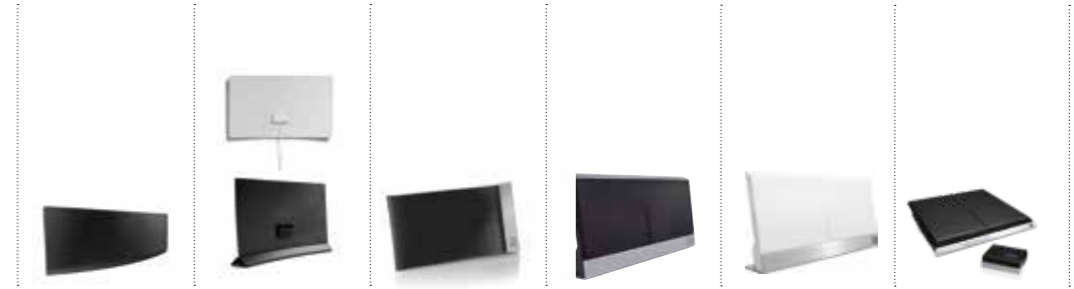

FEATURES	DESIGN LINE		HD LINE			
Model number	SV 9430	SV 9440	SV 9335	SV 9385	SV 9386	SV 9395
Usage Recommendation						
Strong signal area (0-5km*)	■	■	■	■	■	■
Medium signal area (0-15km*)	■	■	■	■	■	■
Weak signal area (0-25km*)	■	■	-	■	■	■
Very weak signal area (0-50km*)	-	-	-	-	-	-
Compatibility						
UHF/VHF	■ / ■	■ / -	■ / ■	■ / -	■ / -	■ / ■
DVB-T / DVB-T2 (FreeView,TNT,DTT,TDI)	■ / ■	■ / ■	■ / ■	■ / ■	■ / ■	■ / ■
HD-ready/Full HD/4K Ultra HD	■ / ■ / -	■ / ■ / -	■ / ■ / ■	■ / ■ / ■	■ / ■ / ■	■ / ■ / ■
Features						
Active noise filters/GSM block filter	■ / ■	■ / ■	■ / ■	■ / ■	■ / ■	■ / ■
4G LTE block filter	■	■	■	■	■	■
Signal Clear Technology	■	-	■	■	■	■
Rotatable/Tilttable	- / -	- / -	■ / -	- / -	- / -	■ / ■
Telescopic antennas	-	-	-	-	-	-
Variable gain	-	-	-	■	■	■
Automatic gain control (AGC)	-	-	-	-	-	-
Signal Level Indicator	-	-	-	-	-	-
Signal Overload Protection (SOP)	-	-	-	-	-	-
Power indicator (LED)	-	-	-	-	-	■
Mountable to wall	-	■	-	-	-	■
Performance						
Noise Figure (dB)	3.5	3	4	3	3	3.5
Impedance (Ω)	75	75	75	75	75	75
Power via: Mains/Set-Top-Box/USB	■ / ■ / -	■ / ■ / -	■ / ■ / -	■ / ■ / -	■ / ■ / -	■ / - / -
Low power consumption (EuP)	■	■	■	■	■	-
Accessories included						
AC / DC adaptor	■	■	■	■	■	■
Coaxial cable (meters)	1.5	3	1.5	1.5	1.5	2.75
IEC male connector	■	■	■	■	■	■
F-type male connector	-	-	-	-	-	-

LOGISTICS	DESIGN LINE		HD LINE			
Product	SV 9430	SV 9440	SV 9335	SV 9385	SV 9386	SV 9395
Dimensions Product (LxWxH / Cm)	24x4.8x8.8	23.8x4.4x14.1	17.6x3.65x9.2	28x4.8x13.8	28x4.8x13.8	25.9x2.2x26.6
Product Weight Net WEEE (kg)	0.1925	0.247	0.32	0.76	0.587	0.8
Packed Product Weight Gross (kg)	0.49	0.391	0.55	0.946	0.86	1.2
Dimensions Packaging (LxWxH / Cm)	34.3x18x8.9	25x7.5x18	20x8.5x18.5	31.3x8.5x21.5	31.3x8.6x18.5	31.5x9x33
EAN Packaging EU	8716184064746	8716184064685	8716184049682	8716184049866	8716184055416	8716184049743
EAN Packaging UK	8716184070068	8716184064715	8716184049712	8716184049897	8716184055447	8716184049774
Inner						
Quantity Inner	6	3	3	6	3	4
Dimensions Inner / CDU (LxWxH / Cm)	37x28.0x35.6	29x24x19.7	26.5x20.8x23	38x29.5x33.5	23.3x32.3x27.2	67x20x32.8
Inner Weight Gross (kg)	3.44	1.36	1.6	6,080	2.8	5.1
EAN Inner EU	8716184064753	8716184064692	8716184056796	8716184049873	8716184055423	8716184049750
EAN Inner UK	8716184070075	8716184064722	8716184056819	8716184049903	8716184055454	8716184049781
Master						
Quantity Master	12	12	12	12	12	8
Dimensions Master (LxWxH / Cm)	57.8x38.5x38.0	49.7x30.7x41.8	28x48.3x43.5	40x34x59.5	56.5x35x49.5	68.5x42x34.5
Master Weight Gross (kg)	8.4	5.89	4	12,160	11.93	11.1
EAN Master EU	8716184064760	8716184064708	8716184056802	8716184049880	8716184055430	8716184049767
EAN Master UK	8716184070082	8716184064739	8716184056826	8716184049910	8716184055461	8716184049798