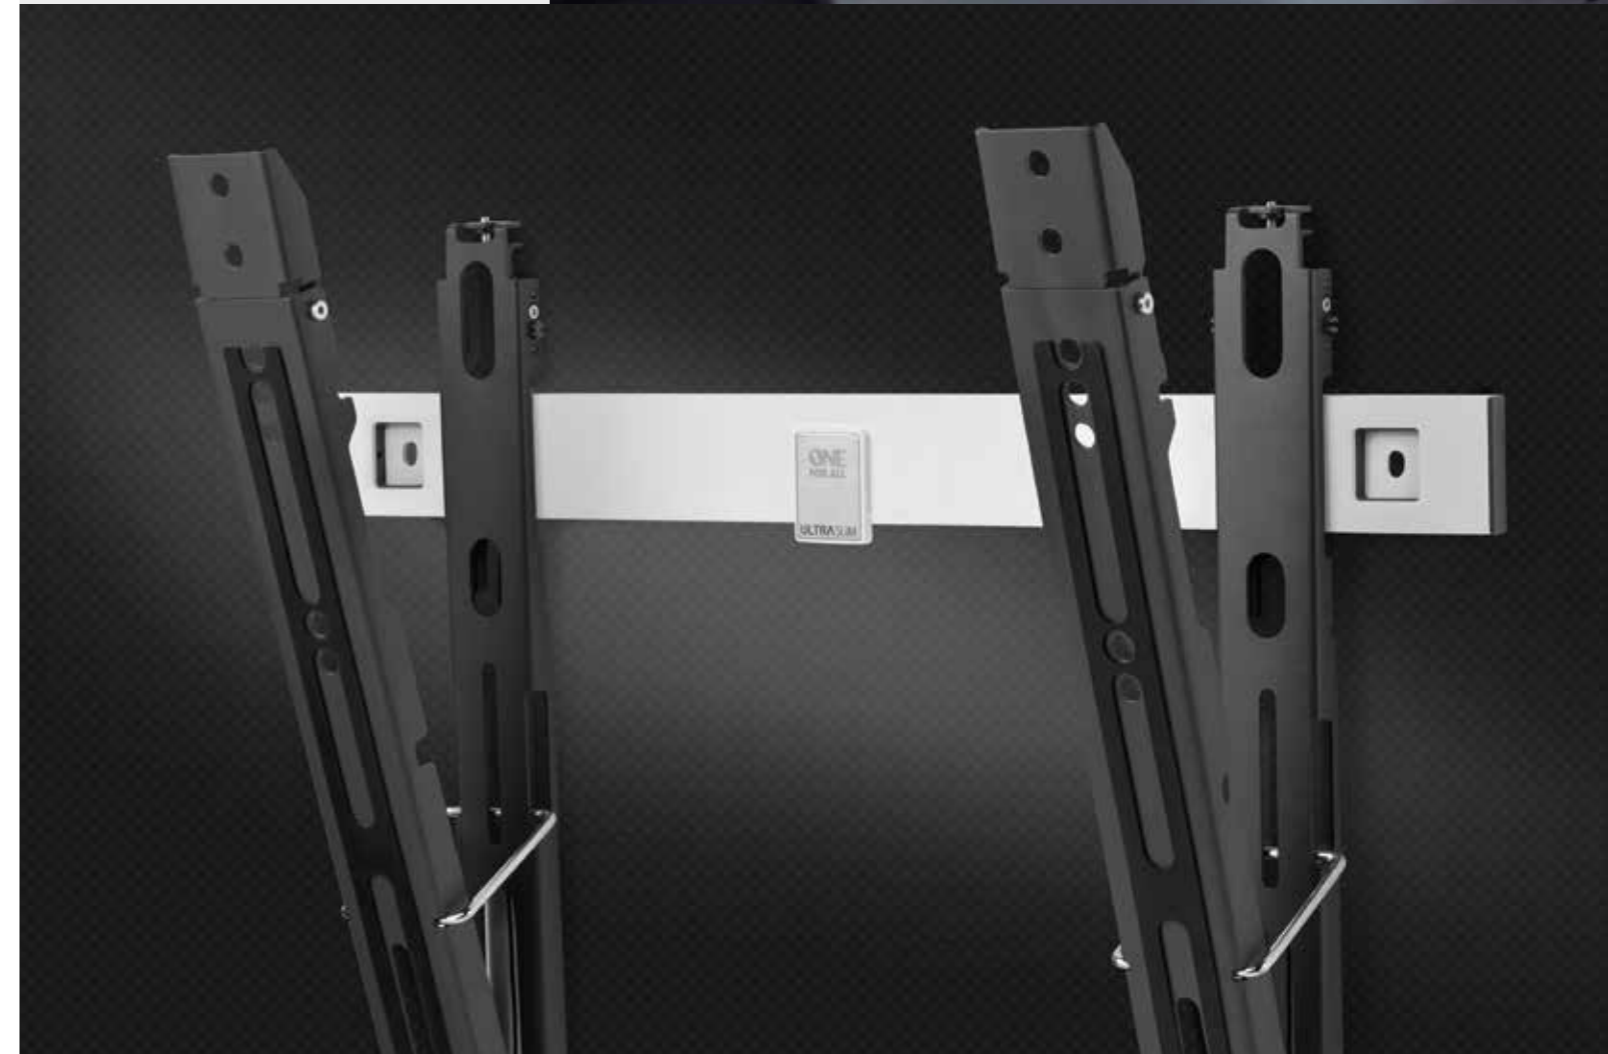

Part of the furniture

It's the little things in life that matter. That's why we are meticulous about the finer details – even in our TV stands. We design to save space by creating a clean and minimalistic look which complements any stylish interior.