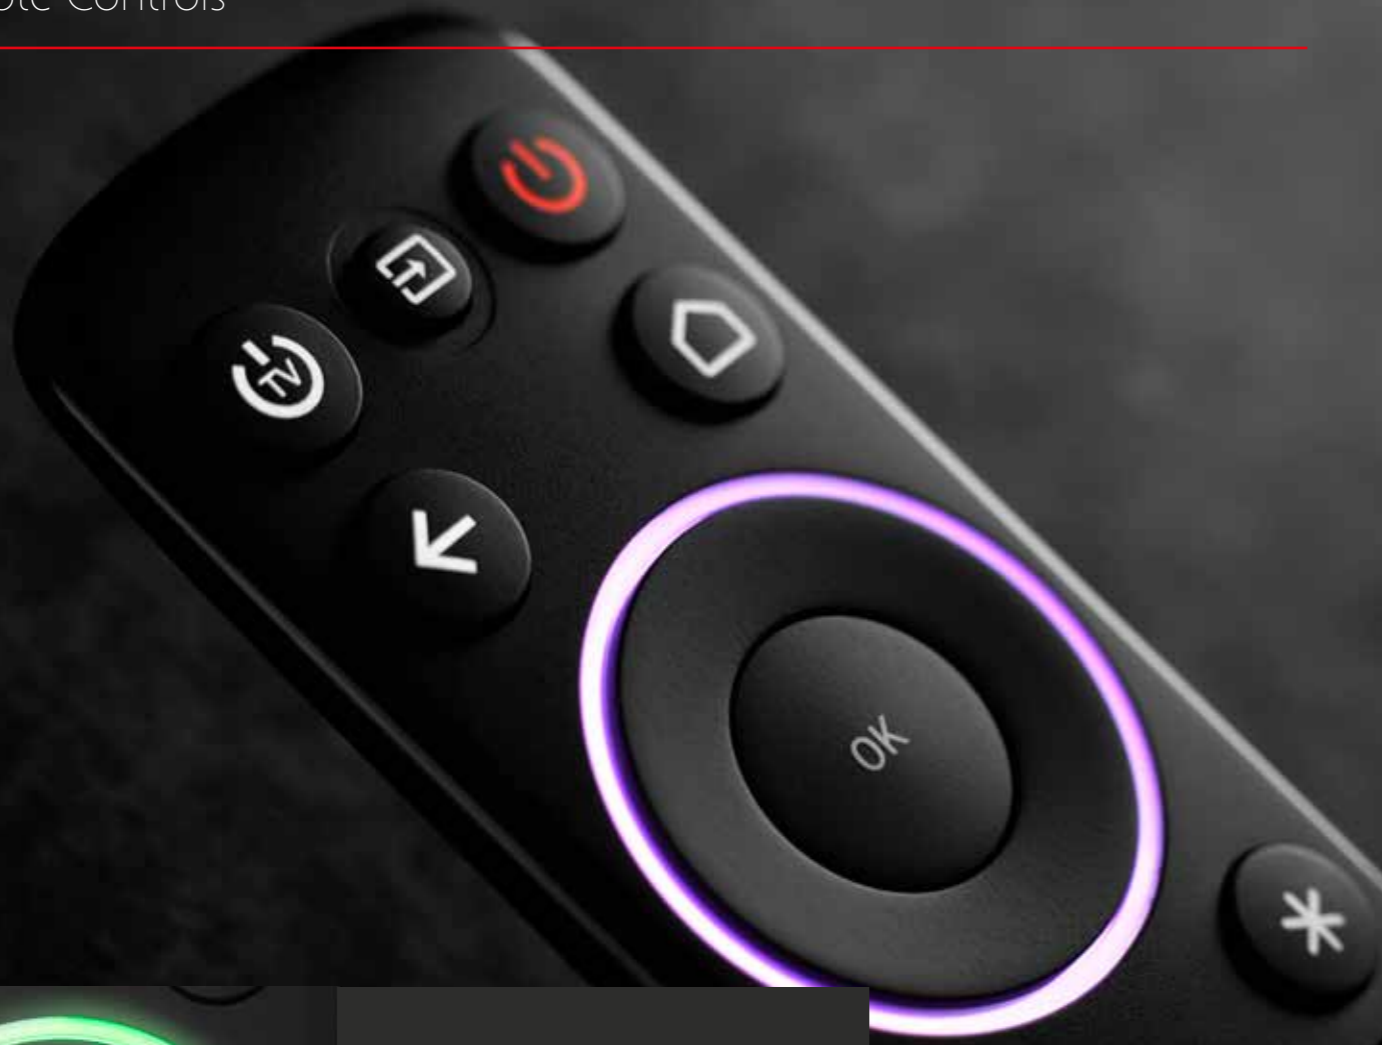

COLOURWHEEL
Fully customizable

Set different colours for your favorite streaming services

Which remote do you need?

Universal remotes that are designed to fit perfectly in your hand, can be used effortlessly and, thanks to One For All's SimpleSet, are very easy to install. Whether your home is hectic or relaxed, whether you need a stylish remote or prefer one that can take the knocks of family life, there's a remote to suit your way of fully enjoying your home entertainment equipment.