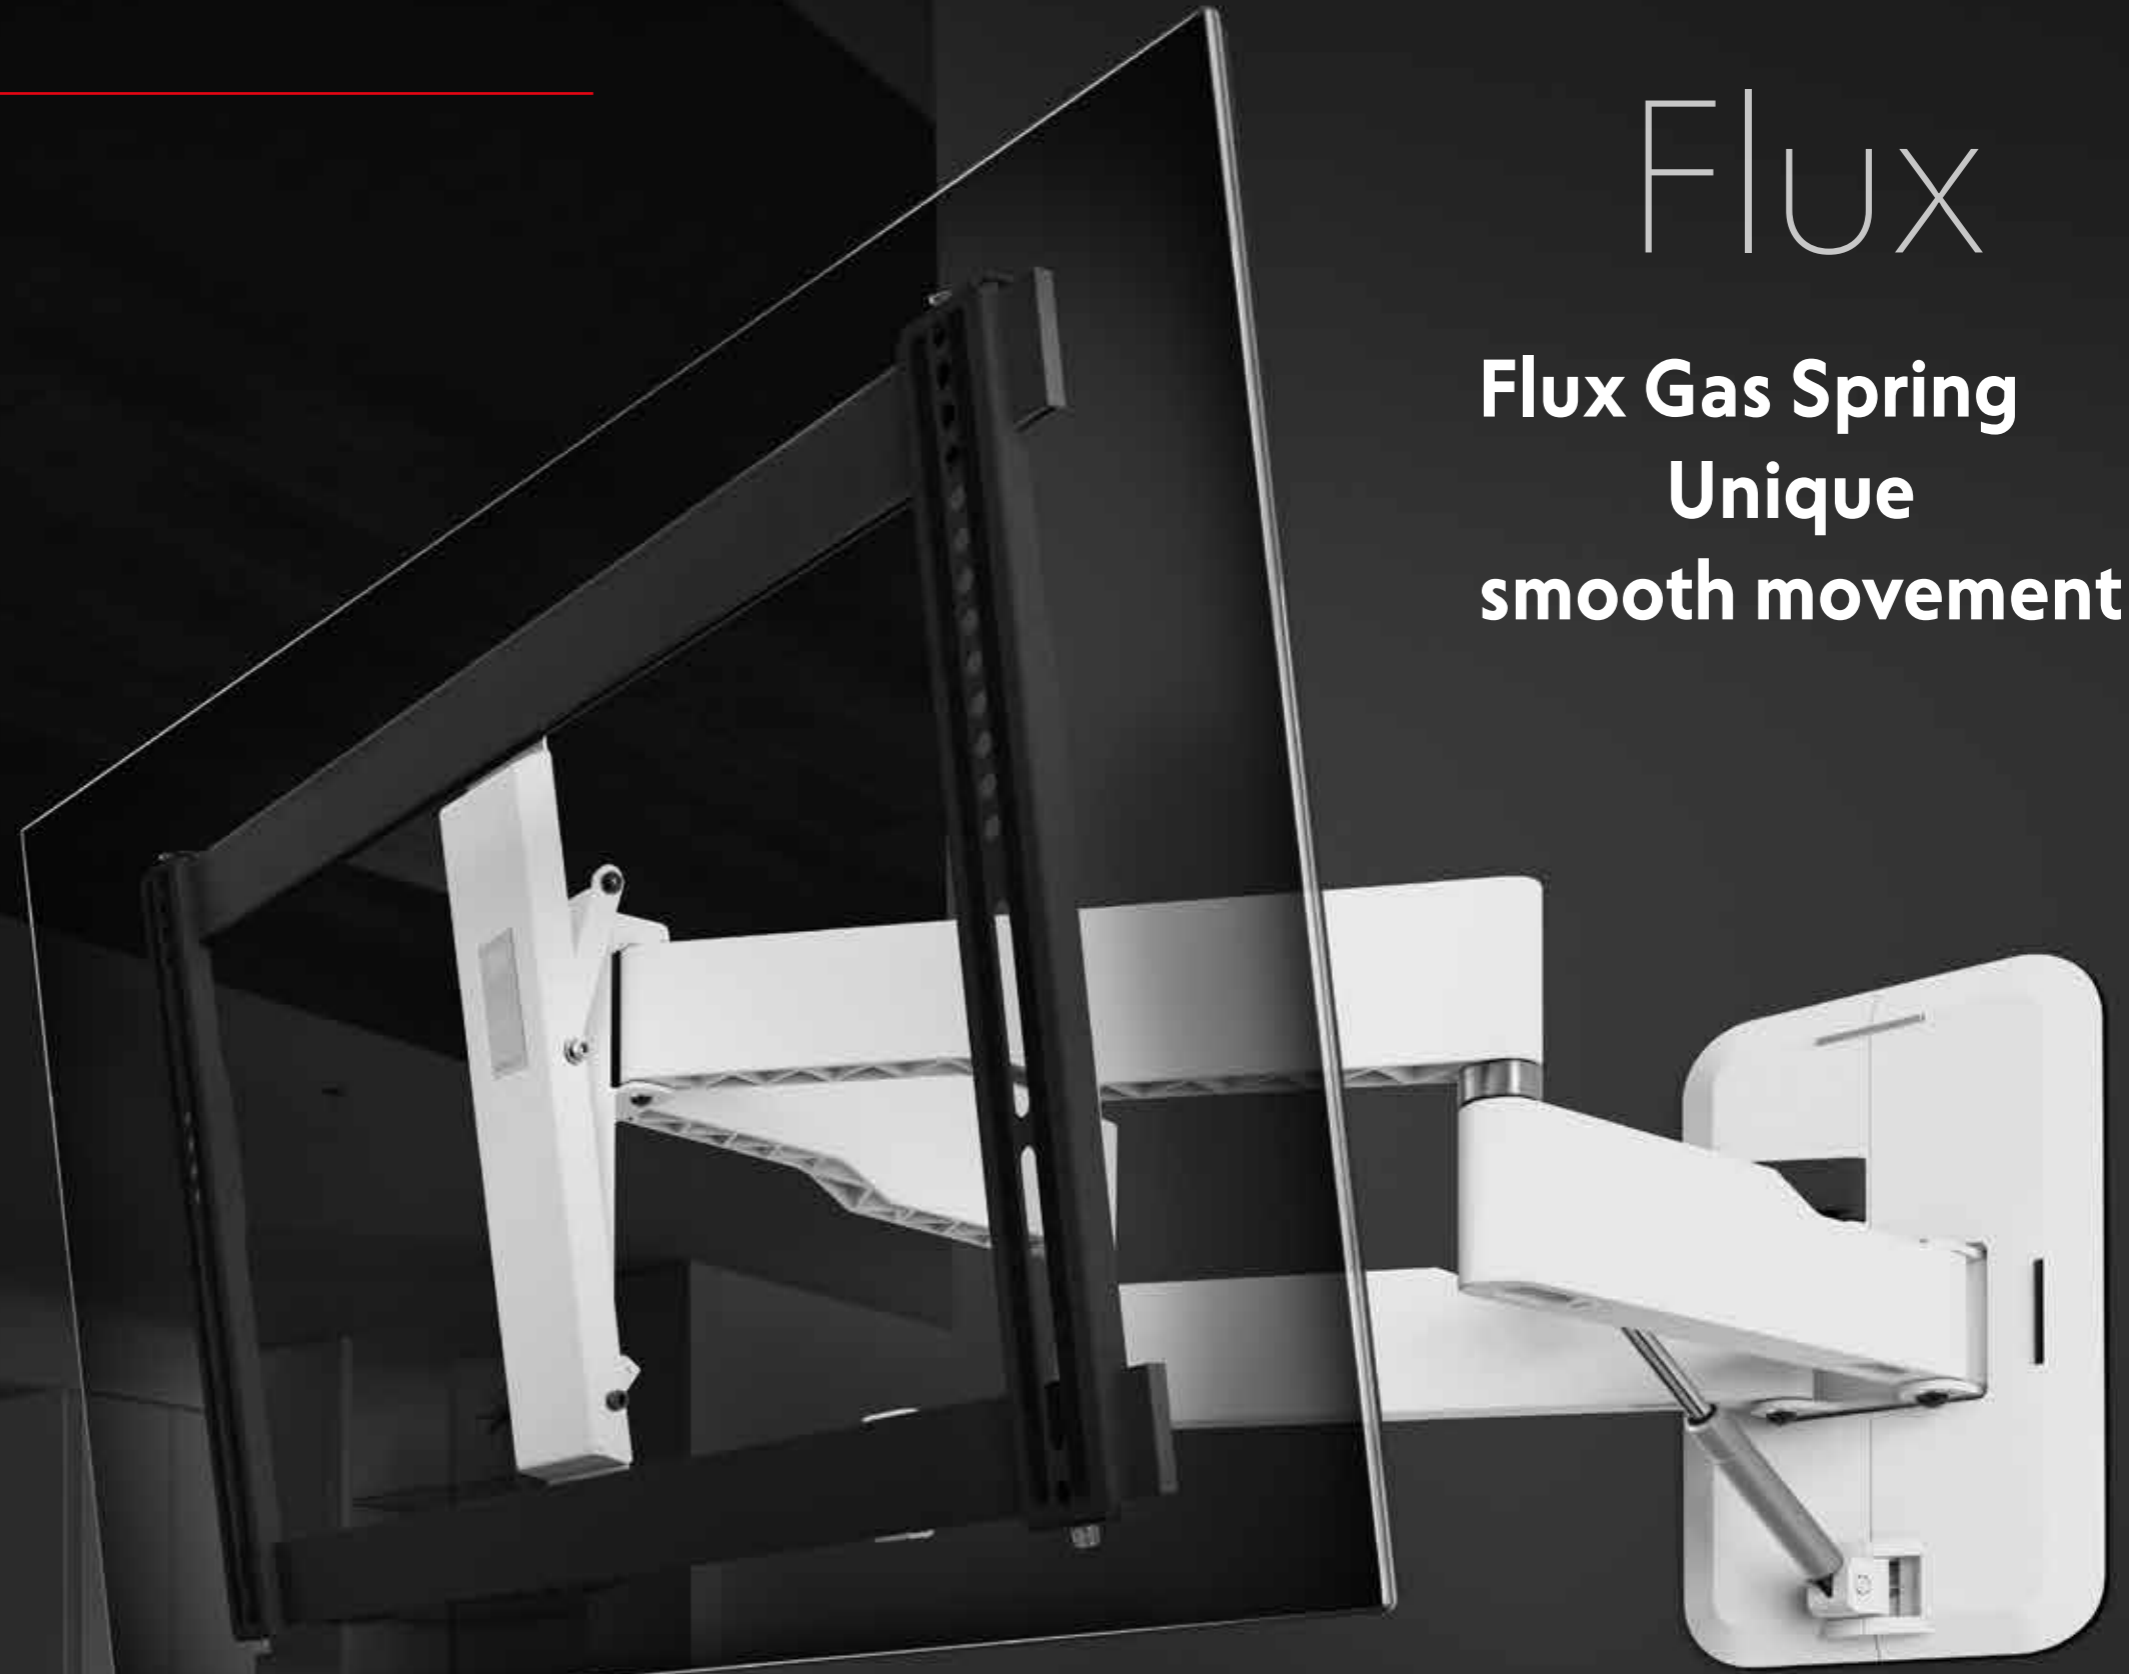

Cable management

Integrated cable management

FLUX

Flux Gas Spring Unique smooth movement