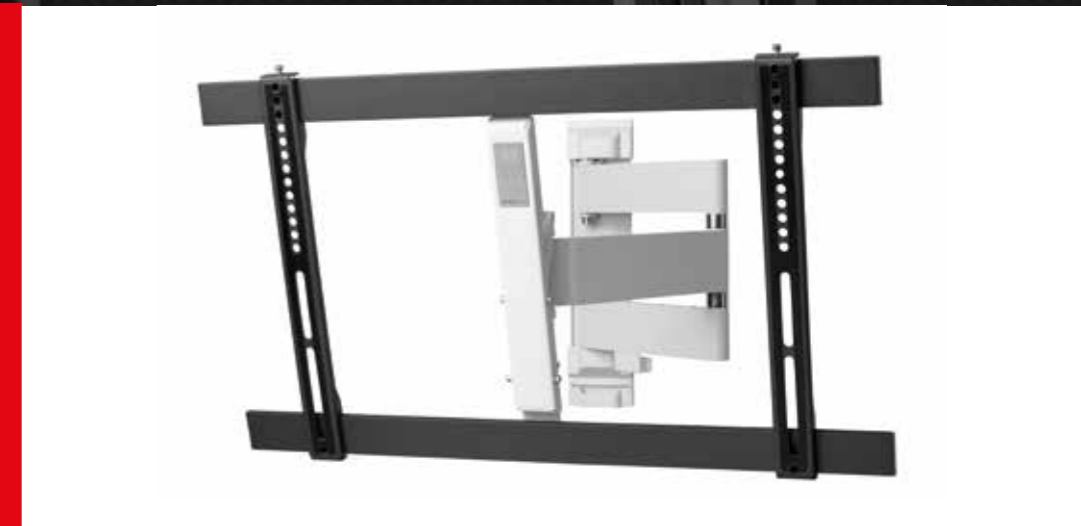

Part of the furniture

It's the little things in life that matter. That's why we are meticulous about the finer details – even in our TV stands. We design to save space by creating a clean and minimalistic look which complements any stylish interior.