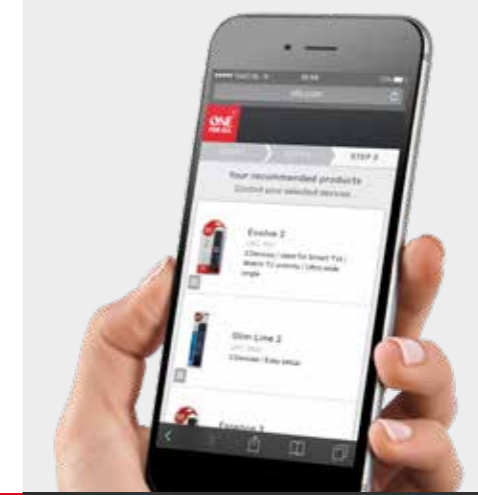

COLOURWHEEL
Fully customizable

Set different colours for your favorite streaming services

Which remote do you need?

Universal remotes that are designed to fit perfectly in your hand, can be used effortlessly and, thanks to One For All's SimpleSet, are very easy to install. Whether your home is hectic or relaxed, whether you need a stylish remote or prefer one that can take the knocks of family life, there's a remote to suit your way of fully enjoying your home entertainment equipment.